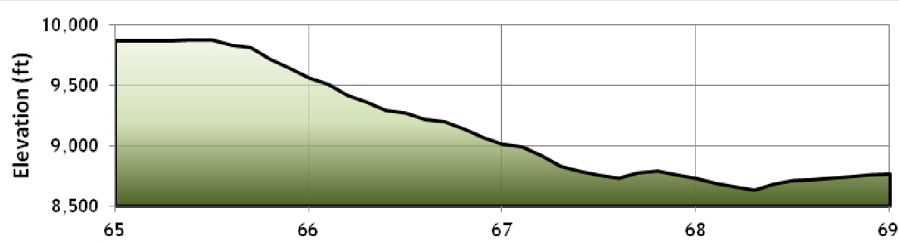

- Ref. Points
- Aid Stations
- Aid/Crew Access
- Wasatch 100 Route

Elevation Profile:
Scale varies from sheet to sheet & depicts route between the two aid stations on the map.